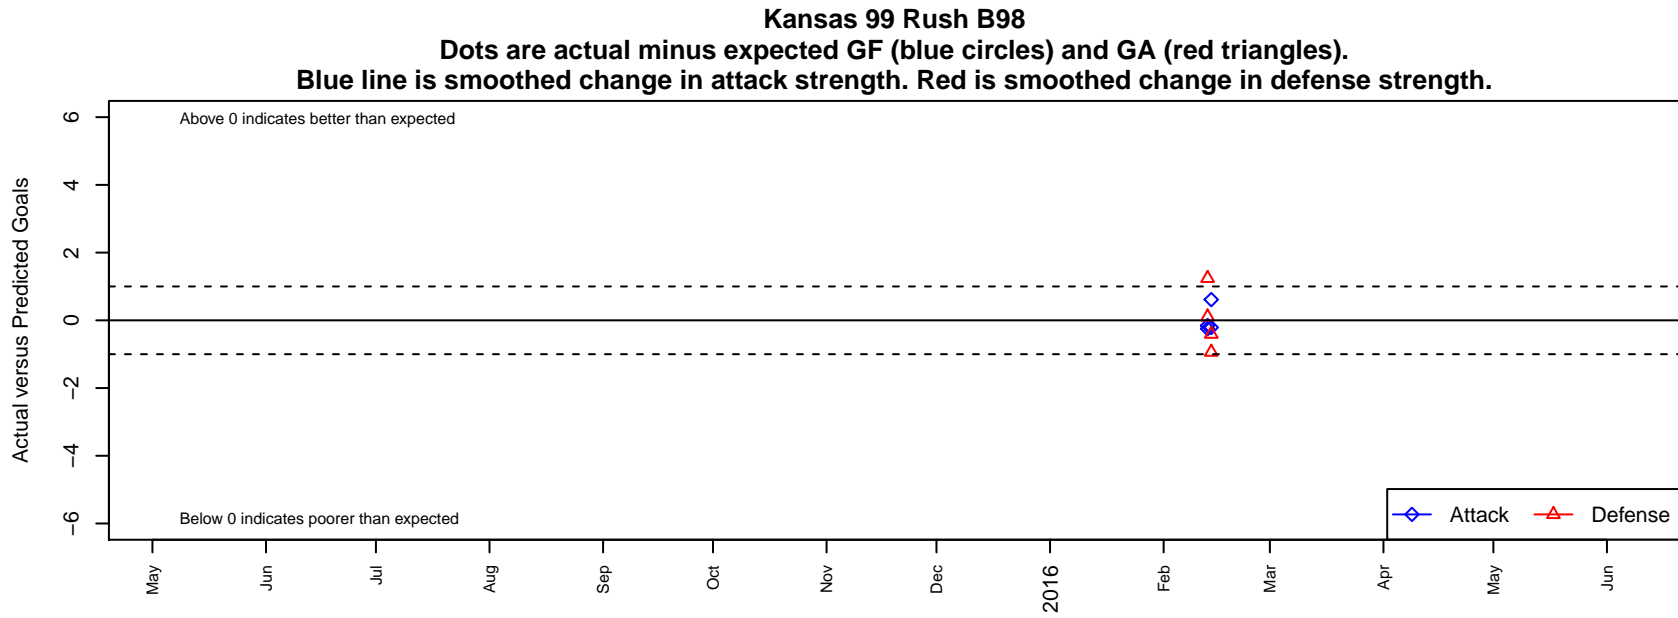

Kansas 99 Rush B98

, KS
B98 total strength=1582
attack=8.91 defense=25.32

alt names used:
KANSAS RUSH99 WICHITA

Venues played:
2015 Vegas Mayors Showcase Chapman Auto

date	home		away		venue	pred.home	pred.away
2016-02-14	Kansas 99 Rush B98	0	Alliance FC 99 Black B98	2	2015 Vegas Mayors Showcase Chapman Auto	0.21	1.06
2016-02-14	Kansas 99 Rush B98	1	AYSES 99 Gold B98	1	2015 Vegas Mayors Showcase Chapman Auto	0.39	0.59
2016-02-13	Kansas 99 Rush B98	0	Folsom SC Force B98	1	2015 Vegas Mayors Showcase Chapman Auto	0.25	1.10
2016-02-13	LA Premier White B98	2	Kansas 99 Rush B98	0	2015 Vegas Mayors Showcase Chapman Auto	3.24	0.15